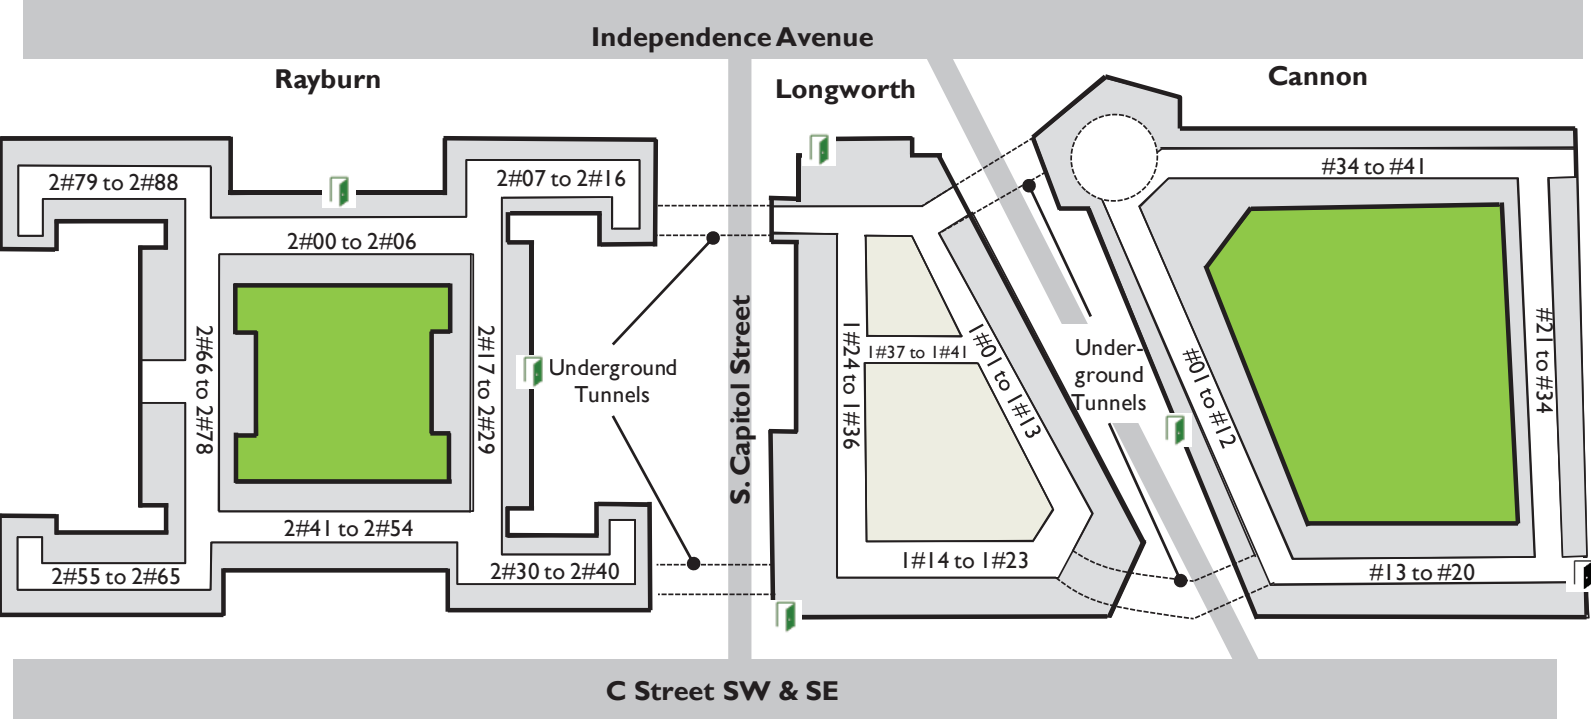

Inside the House Office Buildings

Public, Handicapped Accessible Entrance Public Non-Handicapped Accessible Entrance Entrance Member/Staff-Only Until 10 AM

- Use the floor plans below to orient yourself once inside House office buildings; the floor plans are identical for different floors within the same building
- To identify offices, keep in mind that the first digit identifies the building (three digit numbers are in Cannon, four digit numbers starting with 1 are in Longworth, and four digit numbers starting with 2 are in Rayburn), the next number indicates building floor, and the last two numbers indicate specific office
- For example, Room 2255 is on the second floor of Rayburn